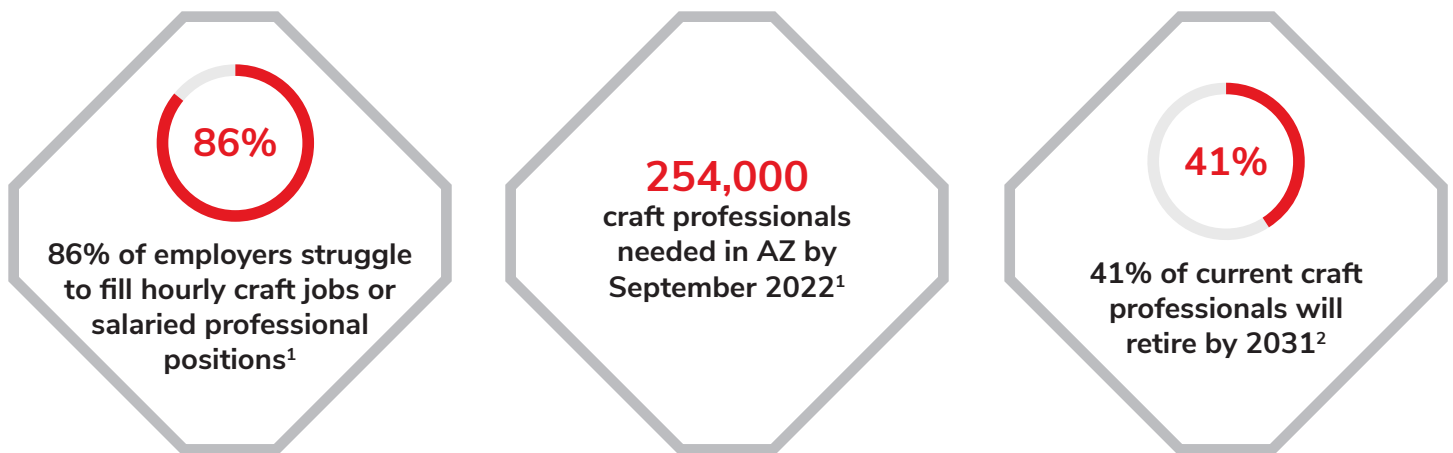

Build Your Future Arizona | 2020 – 2021 Annual Report

Build Your Future Arizona (BYF Arizona) is on a mission to create a sustainable and skilled craft workforce by creating awareness about high paying construction careers, training opportunities, and mapping career paths to employment in these high demand occupations. Heavy civil, commercial, and residential contractors and subcontractors came together to create BYF Arizona, which is now attracting people of all ages to the craft professions. BYF Arizona is led by an industry steering committee made up of leading employers that have invested in BYF Arizona to inspire the next generation of craft professionals to construct their career.

Filling the Talent Gap

October 2020 - September 2021 Highlights

BYF Arizona Launched October 2019			
46.7M digital media impressions	619K video views	191K total website visits	2,170 interest forms submitted
Over 4,000 students and influencers contacted through high school lunch exhibit tables and virtual events		Earned Media Coverage throughout Arizona KTAR News 92.3 FM | November 19, 2020 Arizona Daily Star | February 27, 2021 KTVK 3 TV | May 27, 2021 KFNN Business for Breakfast | August 10, 2021	
Launched Parents and Counselors page to debunk myths about construction careers		Launched an Upgraded Training page on Build Your Future Arizona website	
View BYF Arizona videos on YouTube!		Featured BYF Arizona on billboards along I-17 and I-10	

¹ Associated General Contractors, 2019

² The National Center for Construction Education and Research